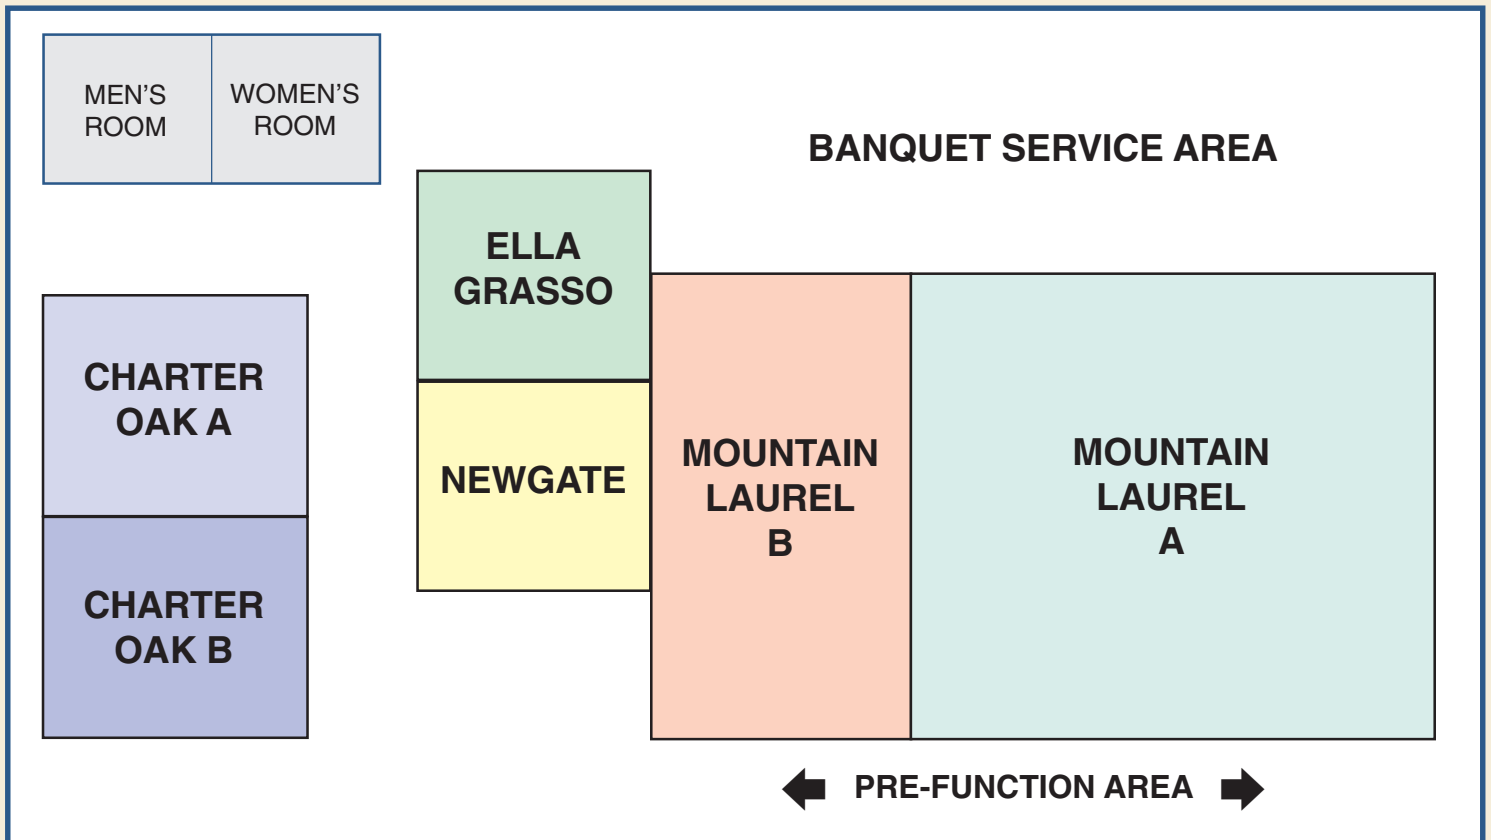

DOUBLETREE[®]
HOTEL

BRADLEY INTERNATIONAL AIRPORT

	Demensions	Sq. Ft.
Mountain Laurel A	50' X 31'	1,527
Mountain Laurel B	25' X 31'	763
Mountain Laurel A & B	75' X 31'	2,290
Newgate	17' X 23'	387
Ella Grasso	17' X 23'	387
Charter Oak A	19' X 25'	465
Charter Oak B	19' X 25'	465
Charter Oak	38' X 25'	930